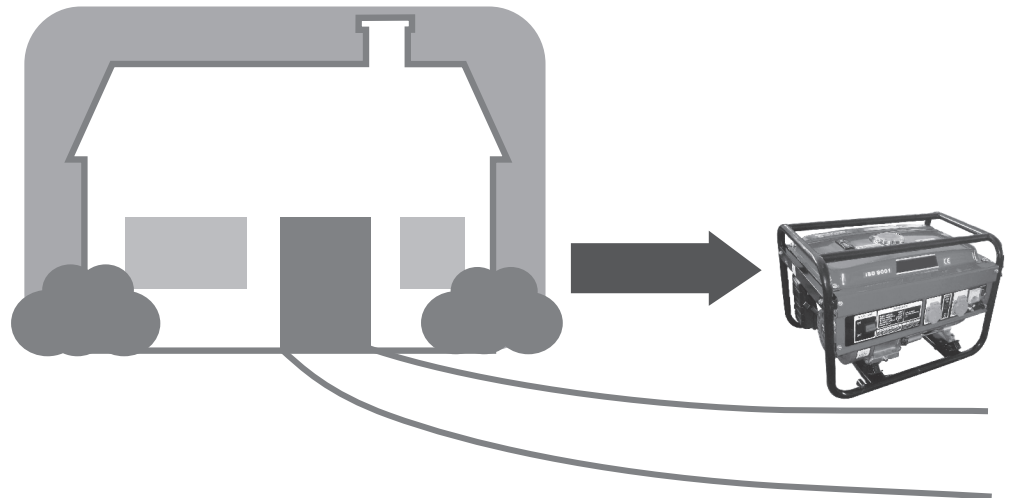

DANGER

Using a generator indoors **CAN KILL YOU IN MINUTES.**

Never use a generator inside your house or in partly enclosed areas such as garages.

Place generators outside, far away, and downwind from any buildings.

Exhaust contains carbon monoxide gas, a poison you cannot see or smell.

Carbon Monoxide Gas KILLS

New York State Department of Health