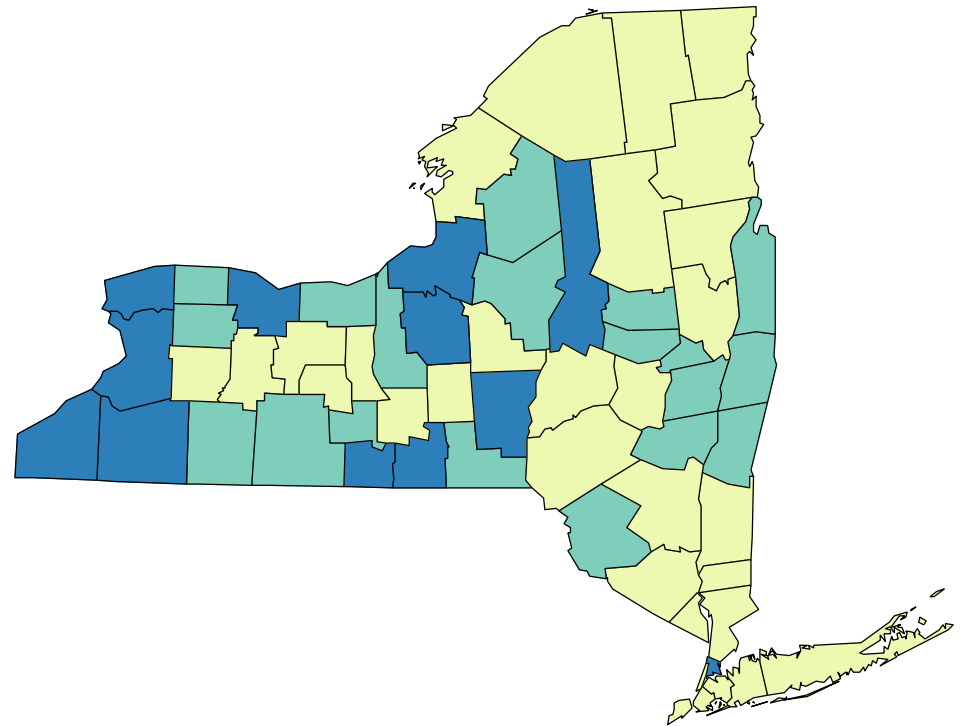

New York State: 2.0

~ Data for Essex and Hamilton counties were combined for the purpose of confidentiality

## Teenage Births (Age 15-17)

Percent of Live Births  
2007-2009

Teenage Birth Percent

Counties Are Shaded Based On Quartile Distribution