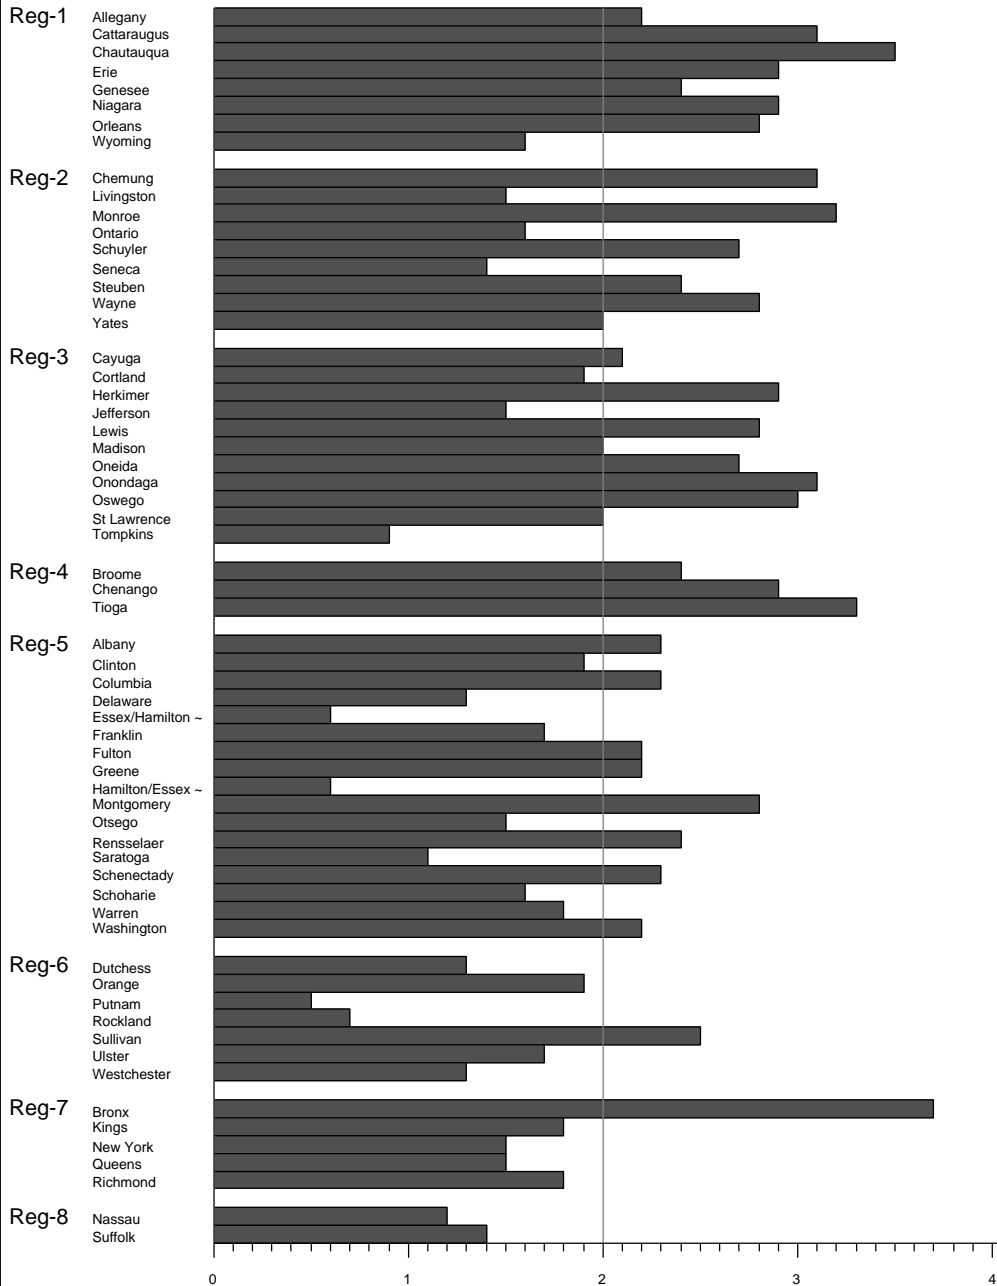

New York State: 2.0

~ Data for Essex and Hamilton counties were combined for the purpose of confidentiality

## Teenage Births (Age 15-17)

Percent of Live Births  
2007-2009

Teenage Birth Percent

Counties Are Shaded Based On Quartile Distribution