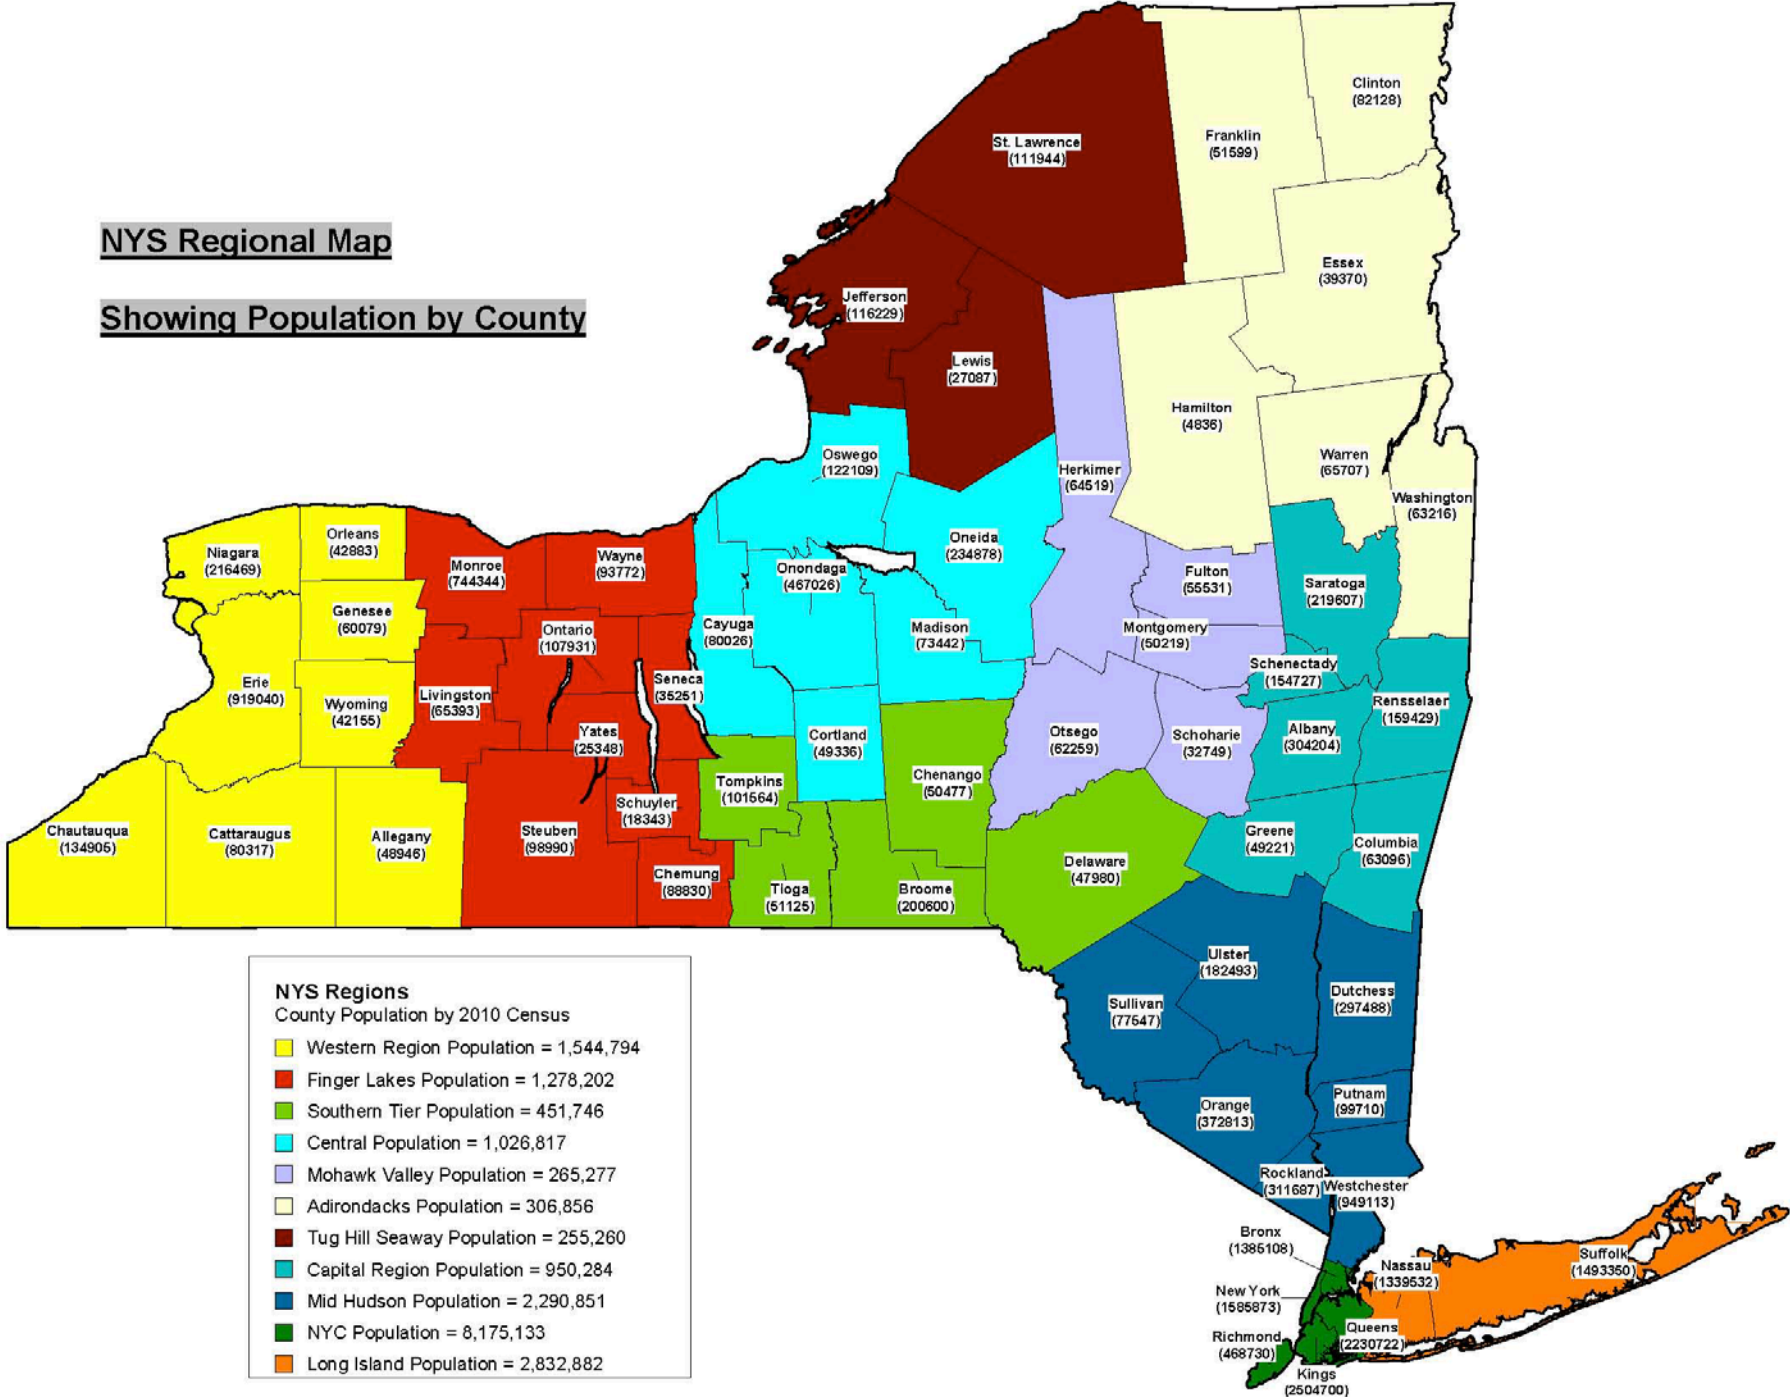

**NYS Regional Map**

**Showing Population by County**

**NYS Regions**  
County Population by 2010 Census

- Western Region Population = 1,544,794
- Finger Lakes Population = 1,278,202
- Southern Tier Population = 451,746
- Central Population = 1,026,817
- Mohawk Valley Population = 265,277
- Adirondacks Population = 306,856
- Tug Hill Seaway Population = 255,260
- Capital Region Population = 950,284
- Mid Hudson Population = 2,290,851
- NYC Population = 8,175,133
- Long Island Population = 2,832,882