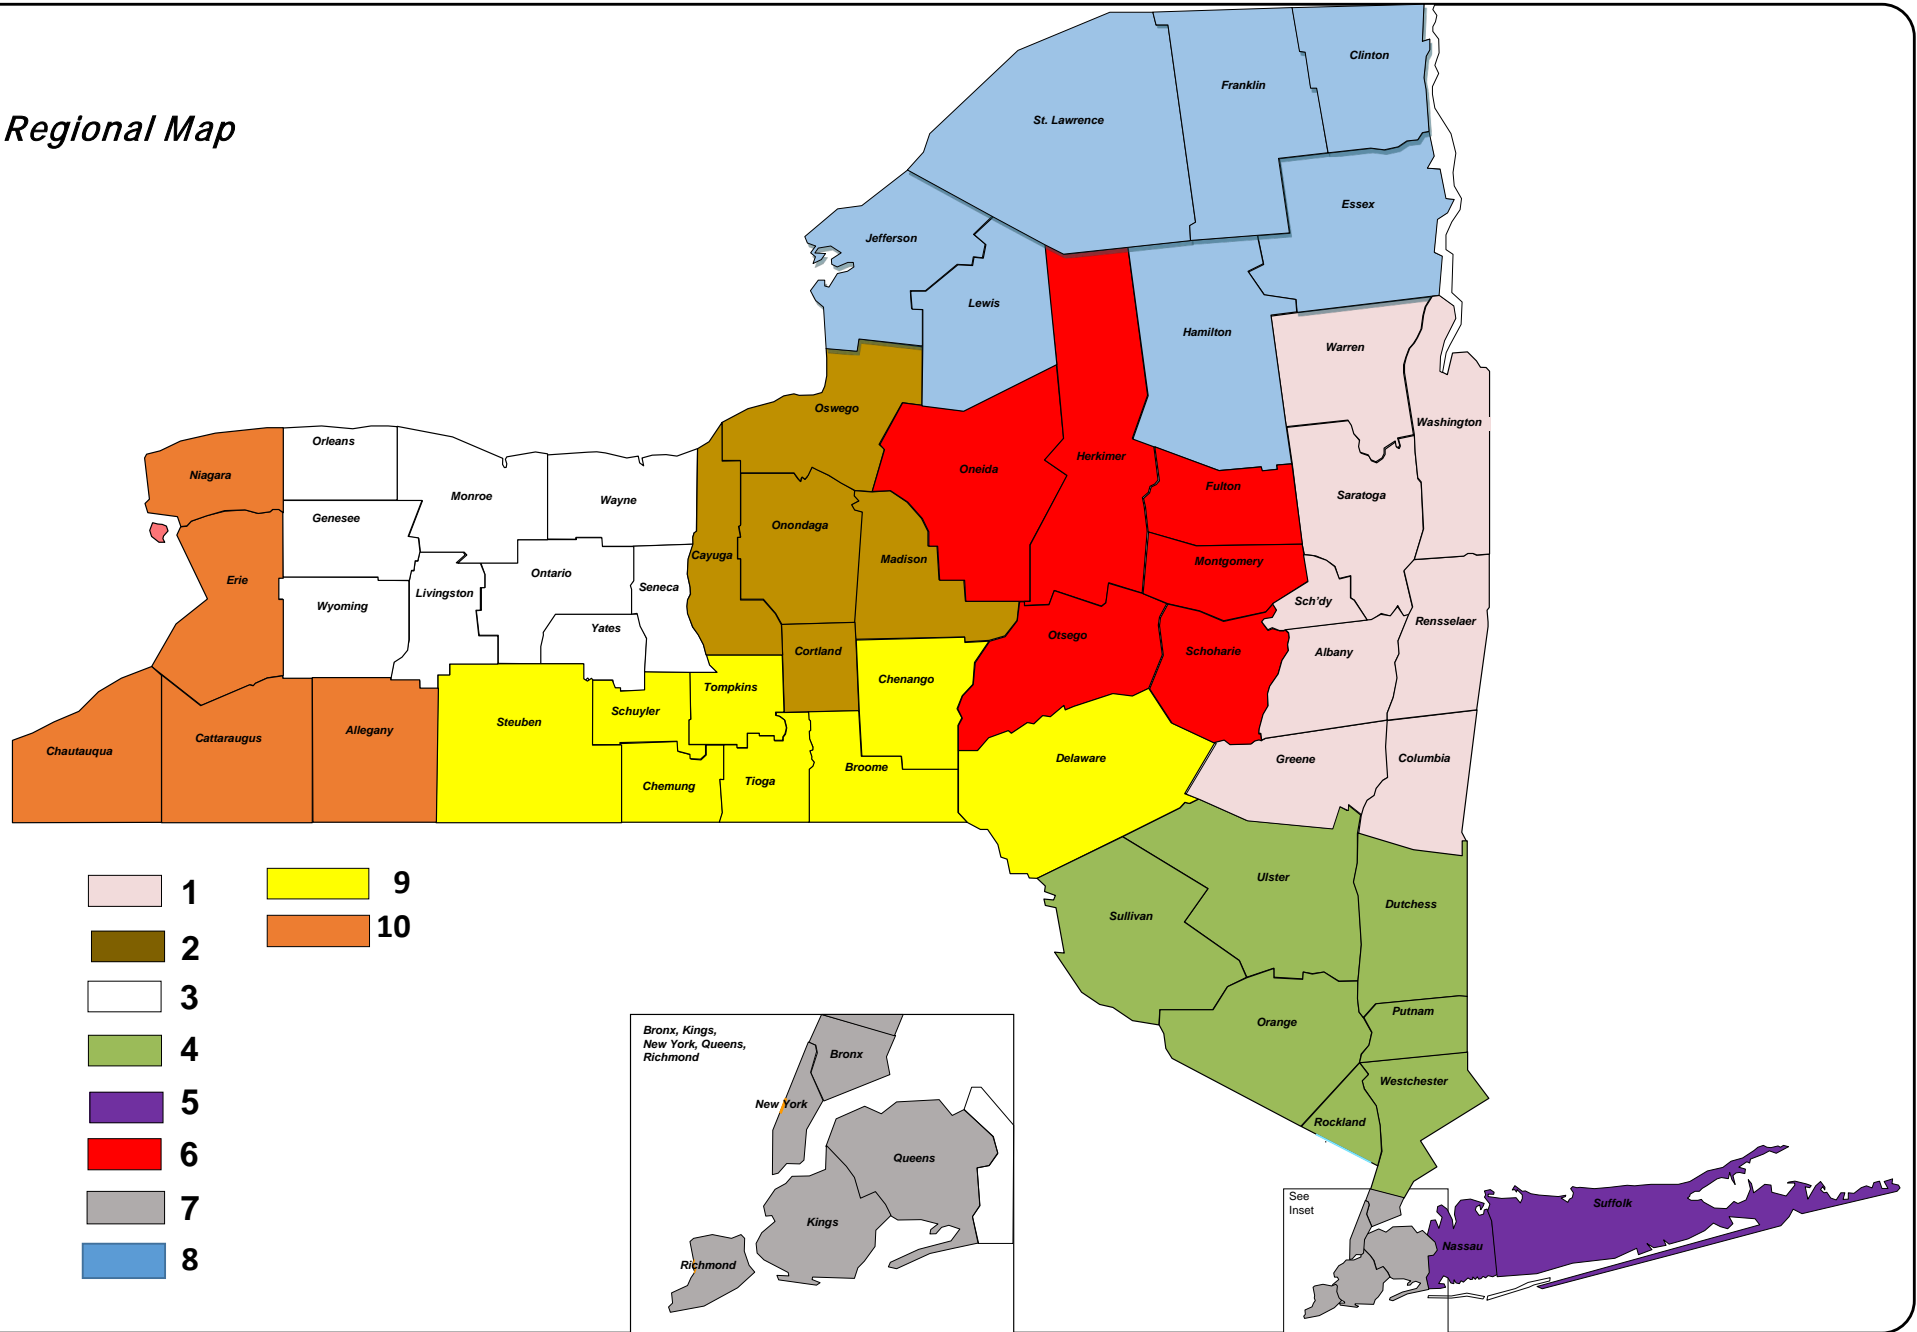

County	Region
Albany	1
Allegany	10
Bronx	7
Broome	9
Cattaraugus	10
Cayuga	2
Chautauqua	10
Chemung	9
Chenango	9
Clinton	8
Columbia	1
Cortland	2
Delaware	9
Dutchess	4
Erie	10
Essex	8
Franklin	8
Fulton	6
Genesee	3
Greene	1
Hamilton	8
Herkimer	6
Jefferson	8
Kings	7
Lewis	8
Livingston	3
Madison	2
Monroe	3
Montgomery	6
Nassau	5
New York	7
Niagara	10
Oneida	6
Onondaga	2
Ontario	3
Orange	4
Orleans	3
Oswego	2
Otsego	6
Putnam	4
Queens	7
Rensselaer	1
Richmond	7
Rockland	4
Saratoga	1

## Regional Map

---

Schenectady	1
Schoharie	6
Schuyler	9
Seneca	3
St. Lawrence	8
Steuben	9
Suffolk	5
Sullivan	4
Tioga	9
Tompkins	9
Ulster	4
Warren	1
Washington	1
Wayne	3
Westchester	4
Wyoming	3
Yates	3