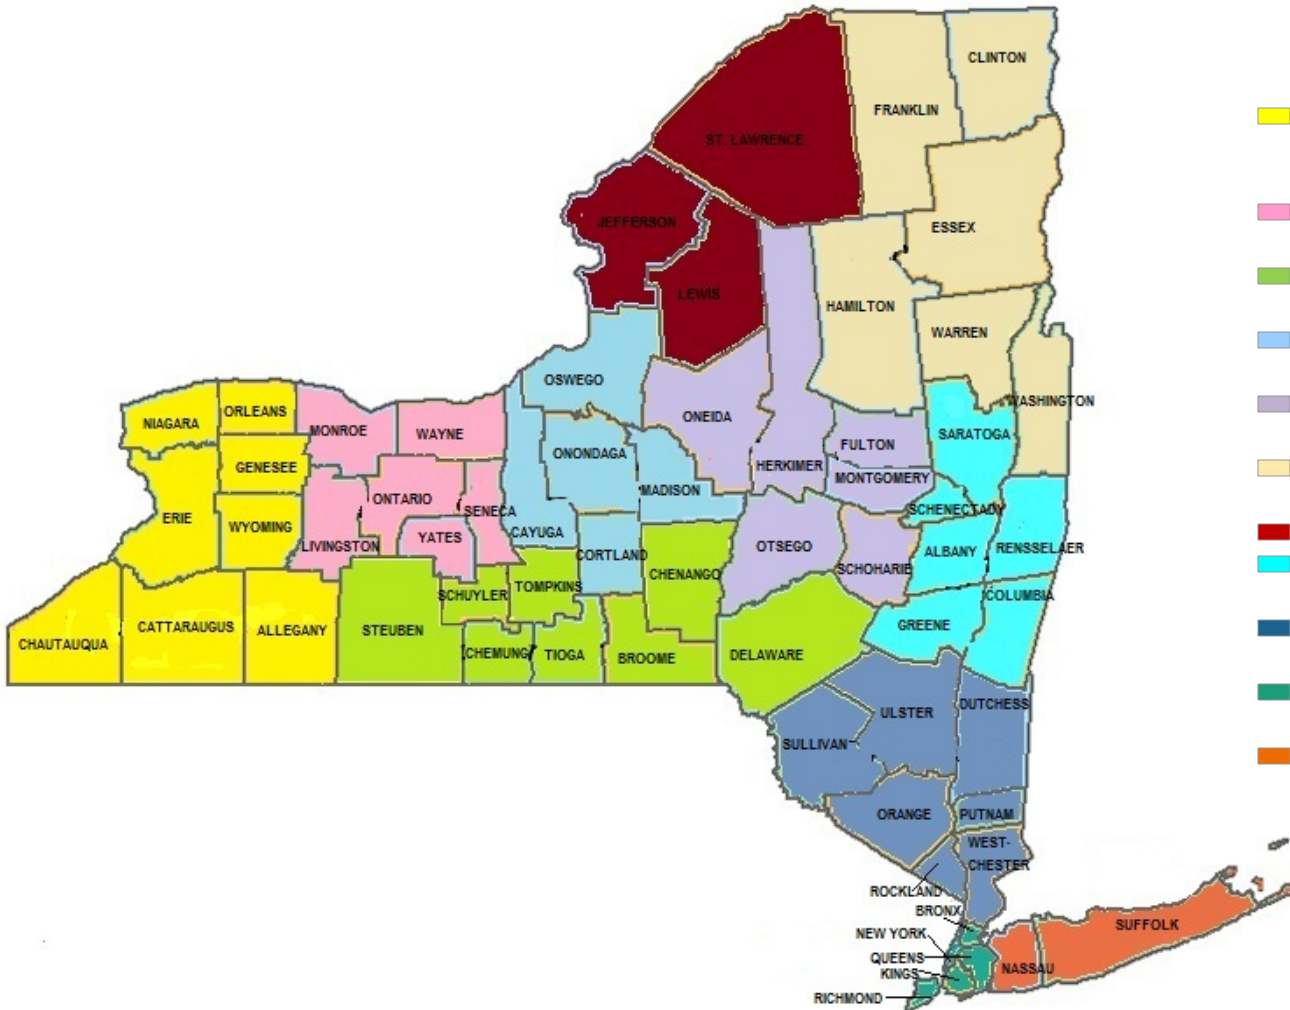

Option #2 - Modified Economic Development Regions

Potential Regions

- **Western New York:** Allegany, Cattaraugus, Chautauqua, Erie, Genesee, Niagara, Orleans, Wyoming
- **Finger Lakes:** Livingston, Monroe, Ontario, Seneca, Wayne, Yates
- **Southern Tier:** Broome, Chemung, Chenango, Delaware, Schuyler, Steuben, Tioga, Tompkins
- **Central New York:** Cayuga, Cortland, Madison, Onondaga, Oswego
- **Mohawk Valley:** Fulton, Herkimer, Montgomery, Oneida, Otsego, Schoharie
- **East North Country:** Clinton, Essex, Franklin, Hamilton, Warren, Washington
- **West North Country:** Jefferson, Lewis, St. Lawrence
- **Capital Region:** Albany, Columbia, Greene, Saratoga, Schenectady, Rensselaer
- **Mid-Hudson:** Dutchess, Orange, Putnam, Rockland, Sullivan, Ulster, Westchester
- **New York City:** Bronx, Kings, New York, Richmond, Queens
- **Long Island:** Nassau, Suffolk