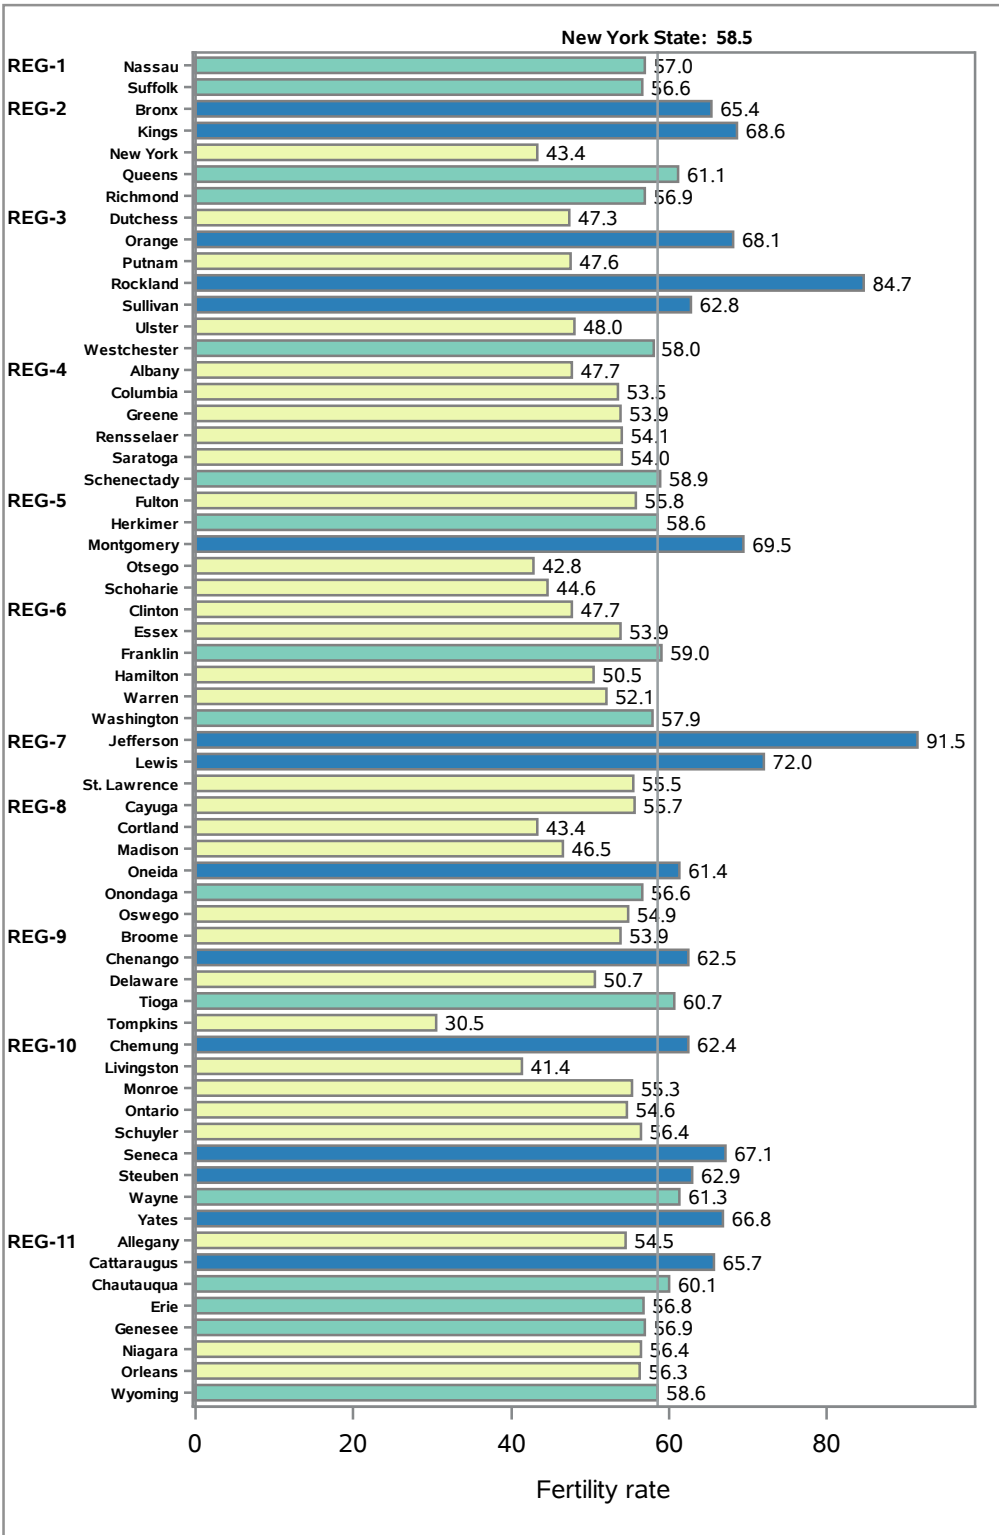

# Fertility rate per 1,000 females aged 15-44 years

2013-2015

Fertility rate  
Counties Are Shaded Based On Quartile Distribution